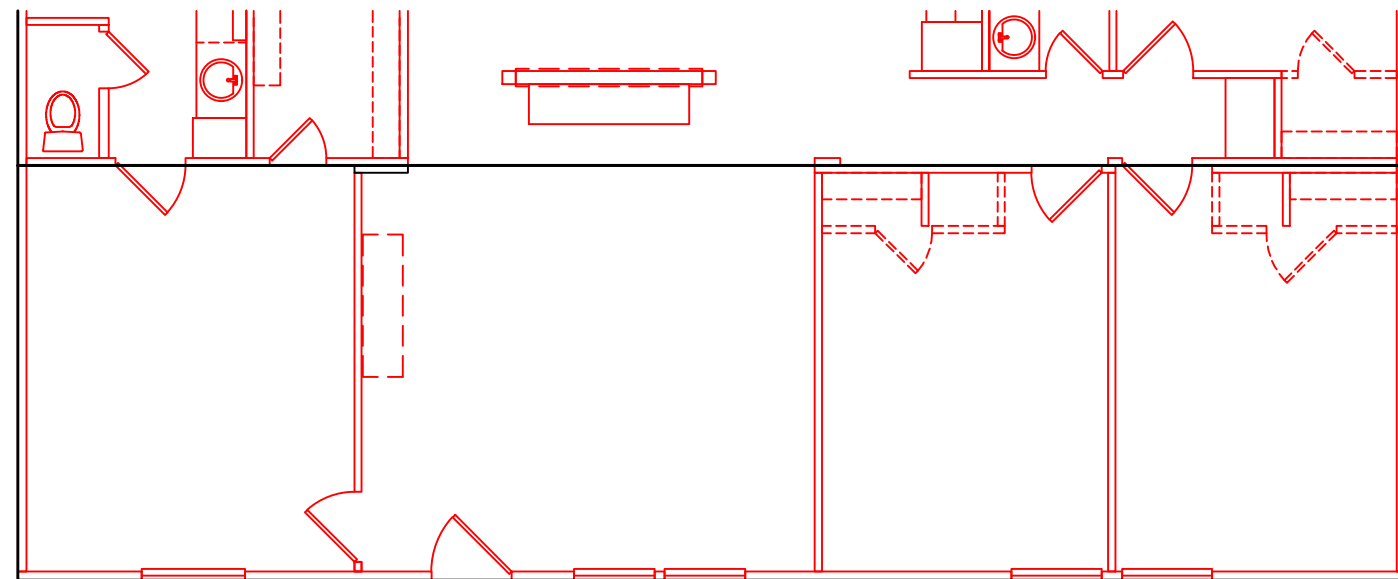

ALL DIMENSIONS ARE APPROXIMATE

4801 MARK IV PARKWAY
FORT WORTH, TX 76106
(817) 624-7565
103 N. NEAL STREET
COMMERCE, TX 75428

DATE: 02/12/2016

MODEL: 3256-32J

SCALE: NTS

DRAWN BY: JMS

TITLE: UTILITY DROP LOCATIONS (ALTERNATE WINDOWS)

DWG #:

REF #	DESCRIPTION	DATE	REVISED BY:
1	MOVE DWV & ELECTRICAL DROPS	12-09-15	RSW