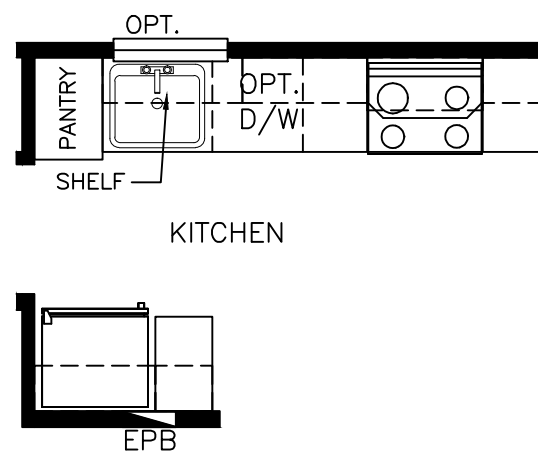

S-1254-11S01

BOX SIZE = 11'-7 1/2" x 42'-0"

PORCH = 11'-7 1/2" x 8'-0"

1 BEDROOMS / 1 BATH (492 SQ. FT.)

PORCH = 93 SQ. FT.

OPT. DISHWASHER CONFIGURATION

(ALTERNATE WINDOWS)

Legacy Housing

DATE: 09/30/2016

MODEL: 1254-11S01

TITLE: SALES LITERATURE

(11'-7 1/2" W)

DWG #:

SCALE: NTS

DRAWN BY: JMS

REF #	DESCRIPTION	DATE	REVISED BY: