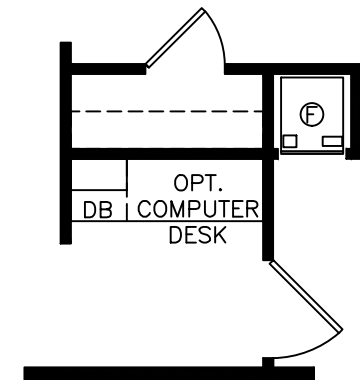

MODEL H-1880-32C  
 BOX SIZE=17'-6" x 76'-0"  
 3 BEDROOMS / 2 BATH (1336 SQ. FT.)

*Legacy Housing*

DATE: 12/4/2009  
 MODEL: 1880-32C  
 SCALE: NTS  
 DRAWN BY: K. WILLET

TITLE: LITERATURE

DWG #:

REF #	DESCRIPTION	DATE	REVISED BY: