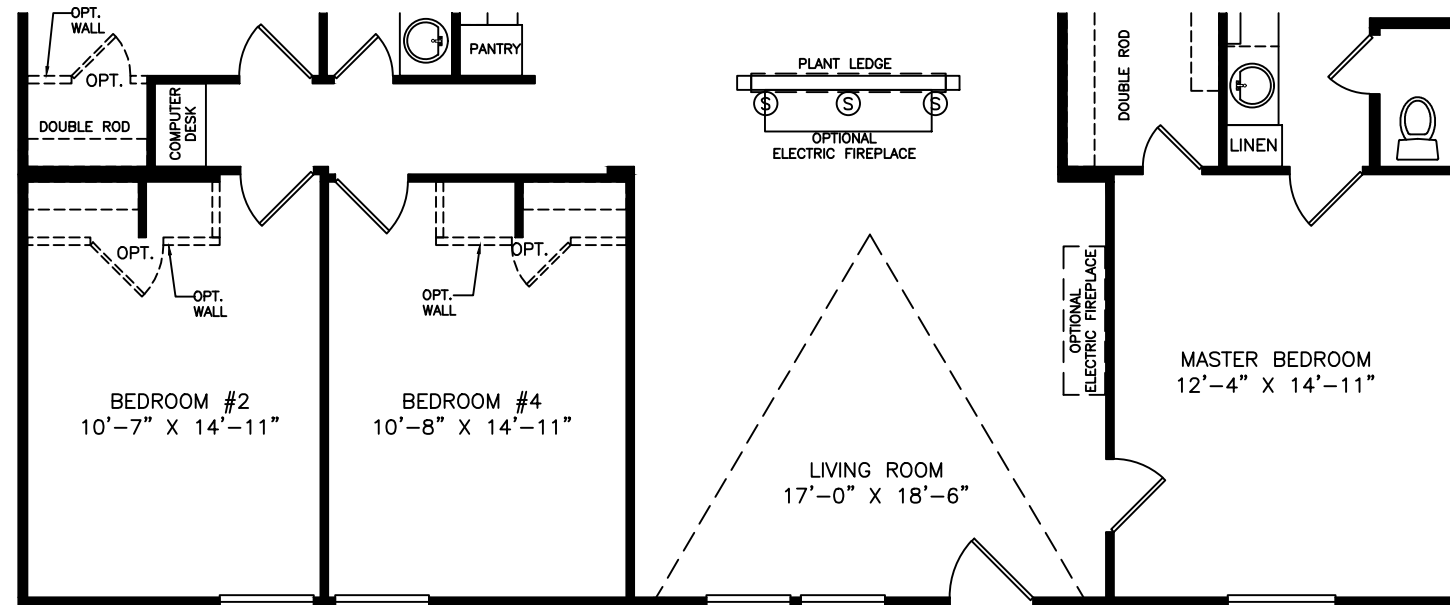

MODEL C-3256-32K  
 BOX SIZE=31'-1" x 52'-0"  
 3 BEDROOMS / 2 BATH (1622 SQ. FT.)

4801 MARK IV PARKWAY  
 FORT WORTH, TX 76106  
 (817) 624-7565  
 103 N. NEAL STREET  
 COMMERCE, TX 75428

DATE: 02/12/2016  
 SCALE: NTS

MODEL: 3256-32K  
 DRAWN BY: JMS

TITLE: LITERATURE

(ALTERNATE WINDOWS)

DWG #:

REF #	DESCRIPTION	DATE	REVISED BY: