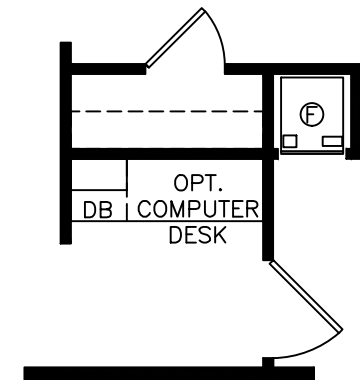

MODEL C-1880-32C
 BOX SIZE=17'-6" x 76'-0"
 3 BEDROOMS / 2 BATH (1336 SQ. FT.)

Legacy Housing

DATE: 12/4/2009
 MODEL: 1880-32C
 SCALE: NTS
 DRAWN BY: K. WILLET

TITLE: LITERATURE

DWG #:

REF #	DESCRIPTION	DATE	REVISED BY: