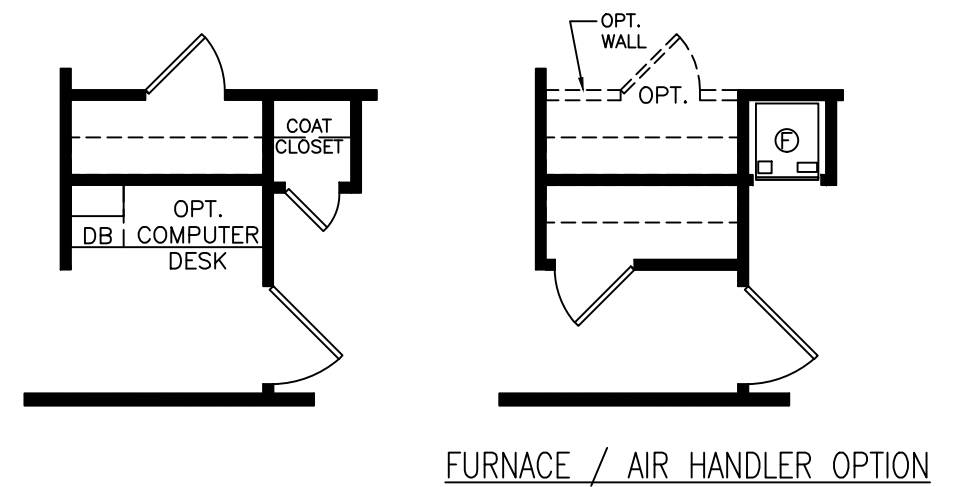

1880-32C - STANDARD (HERITAGE AND CLASSIC)
 BOX SIZE=17'-6" x 76'-0"
 3 BEDROOMS / 2 BATH (1336 SQ. FT.)

Legacy Housing

DATE: 12/4/2009
 MODEL: 1880-32C
 SCALE: NTS
 DRAWN BY: K. WILLET

TITLE: LITERATURE

REF #	DESCRIPTION	DATE	REVISED BY:
1	REMOVED BUMP ON BAY WINDOW.	01/13/2020	JMS

(Opt. Mini Splits)

DWG #: