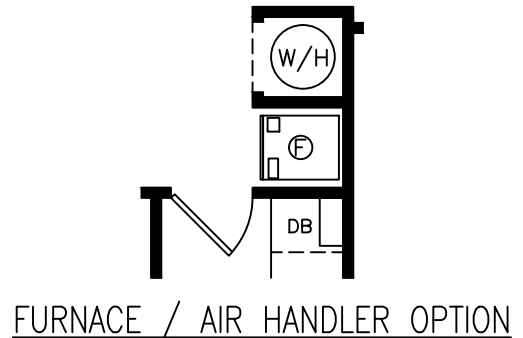

OPTIONAL 60X40 SHOWER

FURNACE / AIR HANDLER OPTION

1872-32A (HERITAGE AND CLASSIC)  
 BOX SIZE=17'-6" x 68'-0" WITH 8' PORCH OPTION  
 3 BEDROOMS / 2 BATH (1190 SQ. FT.)

*Legacy Housing*

DATE:	09/16/2020	MODEL:	CC - 01272021 1872-32A
SCALE:	NTS	DRAWN BY:	JMS

TITLE:	LITERATURE	(Opt. Mini Splits)	
REF #	DESCRIPTION	DATE	REVISED BY:
1	REVISED MASTER BATH.	10.12.2021	JMS
2	ADDED OPTIONAL WINDOW.	08.25.2023	JMS

DWG #: