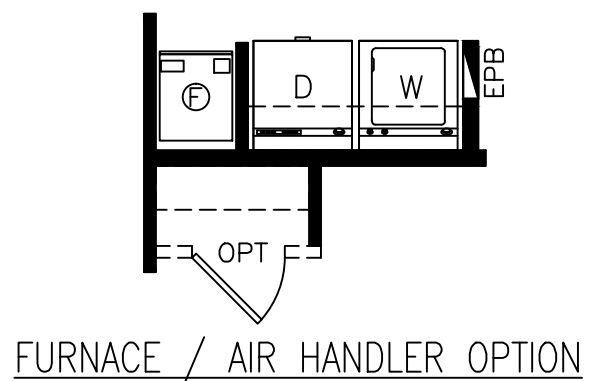

1868-32A (HERITAGE AND CLASSIC)
 BOX SIZE=17'-6" x 64'-0"
 3 BEDROOMS / 2 BATH (1125 SQ. FT.)

Legacy Housing

DATE:
07/29/2019
SCALE:
NTS

MODEL: CC - 01272021
1868-32A
DRAWN BY:
JMS

TITLE:
LITERATURE

(36K Mini Split)

DWG #:

REF #	DESCRIPTION	DATE	REVISED BY:
1	ADDED BEDROOMS 2 AND 3 OPTIONAL CLOSET DOORS.	02.10.2022	JMS
2	FOR 2023 SHOW	07.17.2023	JMS