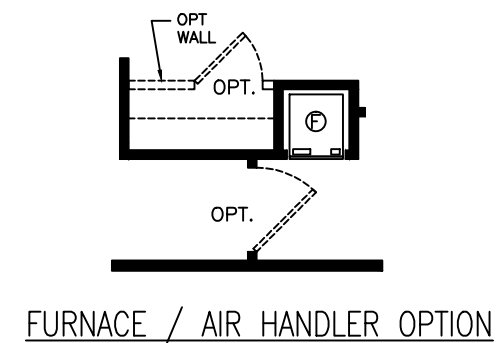

1680-32B (HERITAGE, CLASSIC AND SELECT)
 BOX SIZE=15'-7 1/2" x 76'-0"
 3 BEDROOMS / 2 BATH (1193 SQ. FT.)

Legacy Housing

DATE:	02/19/2016	MODEL:	1680-32B	CC - 01272021	TITLE:	SALES LITERATURE	(OPT. MINI-SPLITS)	DWG #:
SCALE:	NTS	DRAWN BY:	JMS		REF #	DESCRIPTION	DATE	REVISED BY:
					1	REMOVED BUMP ON BAY WINDOW.	01/13/2020	JMS