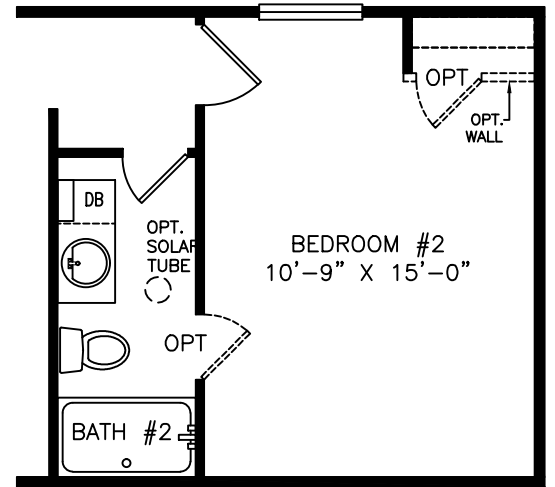

OPTIONAL SHOWER

OPTIONAL DOOR

OPTIONAL

FURNACE / AIR HANDLER OPTION

OPTIONAL SHOWER

1660-22A (HERITAGE, CLASSIC AND SELECT)
 BOX SIZE=15'-7 1/2" x 56'-0"
 2 BEDROOMS / 2 BATHS (880 SQ. FT.)

Legacy Housing

DATE:	01/28/2016	MODEL:	CC - 01272021 1660-22A
SCALE:	NTS	DRAWN BY:	JMS

TITLE:	SALES LITERATURE	(24K MINI SPLIT)	DWG #:
REF #	DESCRIPTION	DATE	REVISED BY:
1	REVISED OPT. CLOSET WALL IN FRONT BEDROOM PER CURT.	07.24.2020	DAN