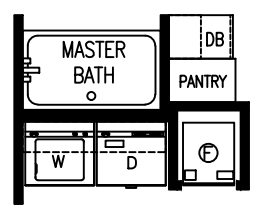

OPTIONAL SHOWER

OPTIONAL DOOR

OPTIONAL

FURNACE / AIR HANDLER OPTION

OPTIONAL SHOWER

1660-22A (HERITAGE, CLASSIC AND SELECT)
 BOX SIZE=15'-7 1/2" x 56'-0"
 2 BEDROOMS / 2 BATHS (880 SQ. FT.)

Legacy Housing

DATE:	01/28/2016	MODEL:	CC - 01272021 1660-22A
SCALE:	NTS	DRAWN BY:	JMS

TITLE:	SALES LITERATURE	(24K MINI SPLIT)	DWG #:
REF #	DESCRIPTION	DATE	REVISED BY:
1	REVISED OPT. CLOSET WALL IN FRONT BEDROOM PER CURT.	07.24.2020	DAN