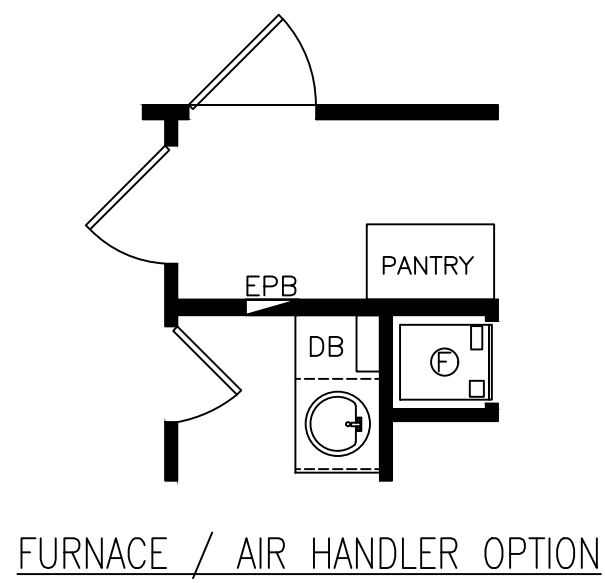

NOTE: NO GAS FURNACE OPTION

1464-22A (SELECT ONLY)  
 BOX SIZE = 13'-7" x 60'-0"  
 2 BEDROOMS / 2 BATH (815 SQ. FT.)

*Legacy Housing*

DATE: 06/09/2017	MODEL: 1464-22A	TITLE: SALES LITERATURE	OPT. MINI SPLITS		DWG #:
SCALE: NTS	DRAWN BY: JMS	REF #	DESCRIPTION	DATE	REVISED BY: