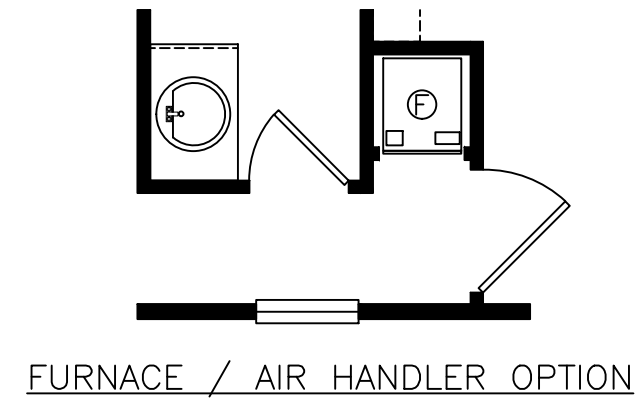

1264-22A (SELECT ONLY)
 BOX SIZE= 11'-7 1/2" x 60'-0"
 2 BEDROOMS / 2 BATH (697.5 SQ. FT.)

Legacy Housing

DATE: 02/17/2017
 SCALE: NTS

MODEL: 1264-22A
 DRAWN BY: JMS

TITLE: SALES LITERATURE

(OPT. MINI SPLITS)

DWG #:

REF #	DESCRIPTION	DATE	REVISED BY:
1	CHANGED BATH #2 VANITY TO 34", NO DRAWER BANK.	06.17.2022	JMS
2	ADDED OPTIONAL CLOSET WALL AND DOOR.	11.02.2023	JMS